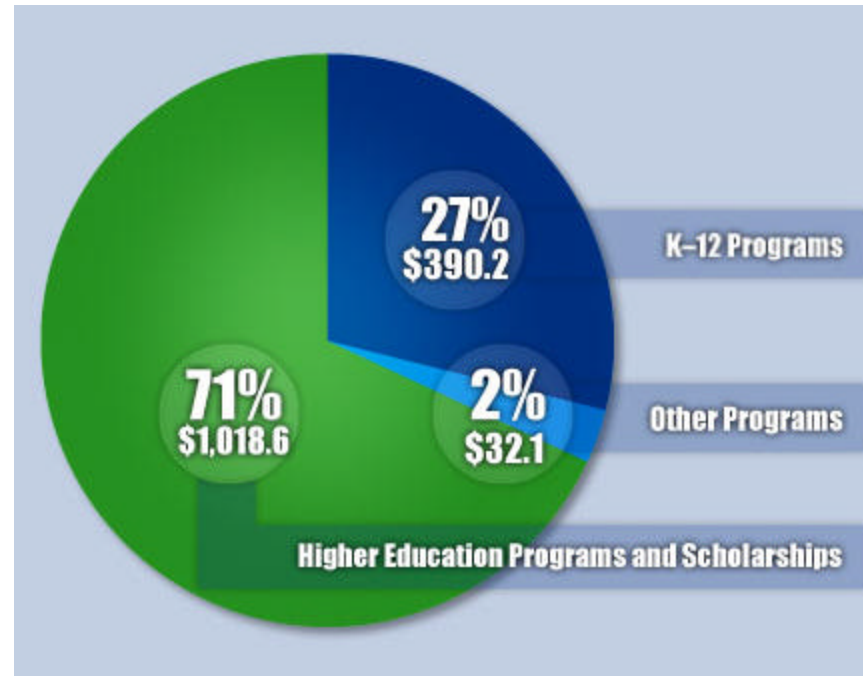

[Education FAQ](#)

[Lottery Highlights](#)

[Share Your Story](#)

The [SC Education Lottery legislation](#), states that “proceeds of lottery games must be used to support improvements and enhancements for educational purposes and programs as provided by the General Assembly and that the net proceeds must be used to supplement, not supplant, existing resources for educational purposes and programs.” Each year, the Legislature decides how lottery funds are appropriated.

Since the start of the Lottery on January 7, 2002, the Legislature has appropriated more than \$1.45 billion through fiscal year 2006-07. Lottery funds have been used to support a variety of educational programs. Here is a summary:

**Lottery Dollars Appropriated to Date\***

\* Dollar figures for all charts are in millions and incorporate the period January 7, 2002 – June 30, 2007. Figures are accurate as of July 2006. When the Lottery ‘takes’ in a dollar, how is it spent? [Read more...](#)